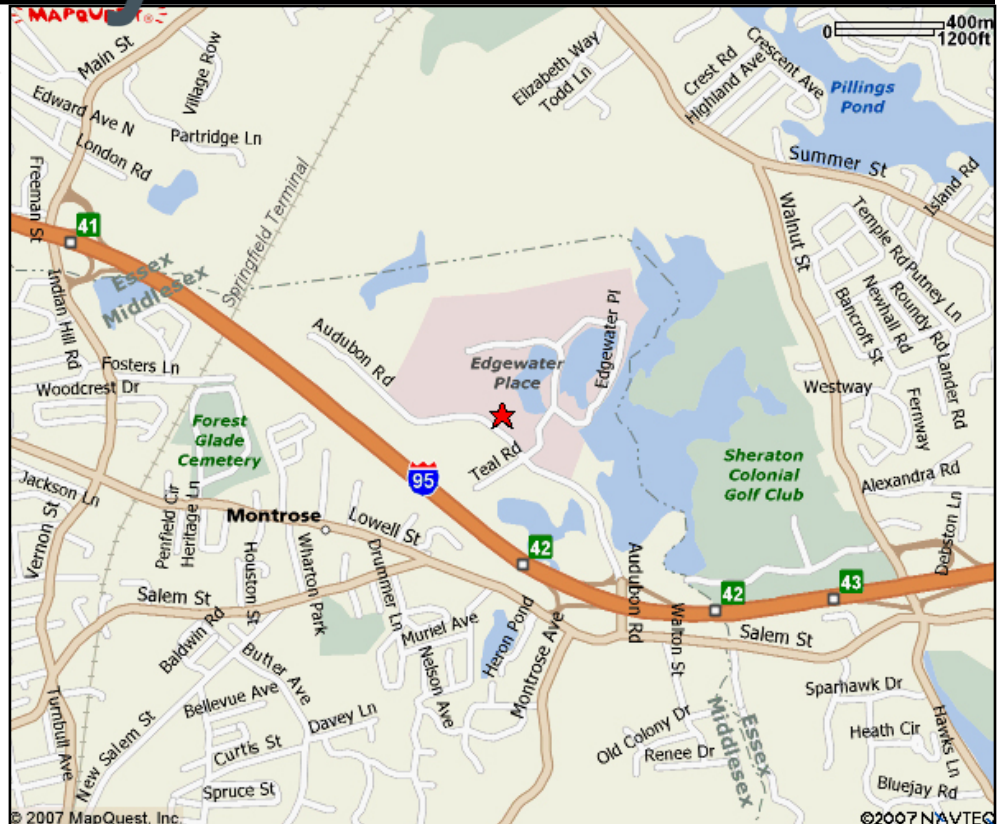

Visiting **Dextrys** U.S

Dextrys Corporate Headquarters
201 Edgewater Drive
Suite 225
Wakefield MA 01880
(800) 274-1174

Directions

From the North:

Take 95/128 South to the Salem Street/Wakefield Exit #42. Take a right at the end of the ramp towards Pleasure Island Rd. Pleasure Island Rd becomes Audubon Rd. Keep going straight on Audubon Rd and take a right at the big Edgewater sign. Continue straight on the Edgewater drive.

From the South:

Take 93 North to Exit #37A, Route 95, 128 North. Take the Salem St/Montrose Av Exit #42. Take a left at the end of the ramp onto Salem St. Take left after Sunoco station onto Pleasure Island Rd. Pleasure Island Rd. becomes Audubon Rd. Keep going straight on Audubon Rd and take a right at the big Edgewater sign. Continue straight on the Edgewater drive.

From the West:

Take the Massachusetts Turnpike/Route 90 East to Exit #14, Route 95/128 North. Take 95/128 North to the Salem/Montrose Ave Exit #42. Take a left at the end of the ramp onto Salem St. Take left after Sunoco station onto Pleasure Island Rd. Pleasure Island Rd becomes Audubon Rd. Keep going straight on Audubon Rd and take a right at the big Edgewater sign. Continue straight on the Edgewater drive.

From Logan Airport:

Follow Airport Exit signs to leave the airport. Merge onto Route 1A toward Revere/Lynn. Turn slightly left onto ramp toward Route 1 North Saugus/NH-Maine. Take slight left onto Route 60 West. From rotary, take 2nd exit onto Route 60 West Squire Road. Take exit for Route 1 North. Take 95/128 South to the Salem St/Wakefield Exit #42. Take a right at the end of the ramp towards Pleasure Island Rd. Pleasure Island Rd becomes Audubon Rd. Keep going straight on Audubon Rd and take a right at the big Edgewater sign. Continue straight on the Edgewater drive.